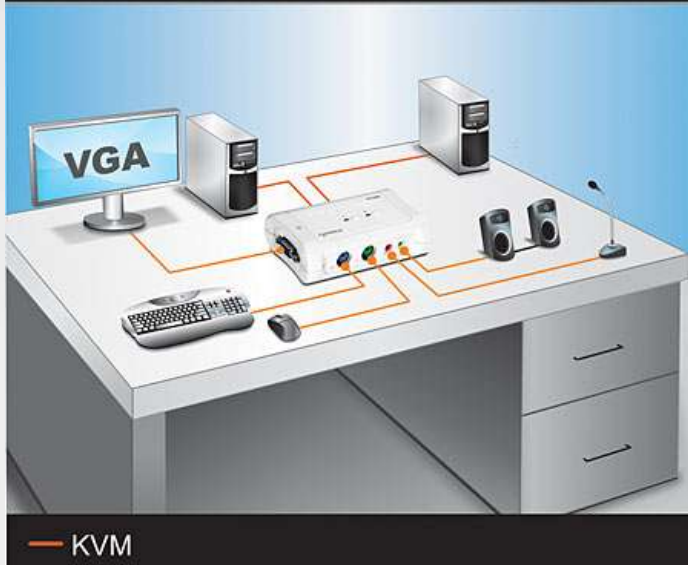

KVM КОММУТАТОРЫ

2-Port PS/2 KVM Switch Kit with Audio
TK-208K

Reference	Description	Video Mode	USB	PS/2	Audio	Incl. Cables	MSRP in €
TK-205K	Switch KVM 2 ports	VGA (2048x1536)		✓		✓	€ 19.90
TK-207K	Switch KVM 2 ports	VGA (2048x1536)	✓			✓	€ 22.90
TK-208K	Switch KVM 2 ports	VGA (2048x1536)		✓	✓	✓	€ 24.90
TK-209K	Switch KVM 2 ports	VGA (2048x1536)	✓		✓	✓	€ 29.90
Tk-217i	Switch KVM 2 ports	VGA (2048x1536)	✓			✓	€ 19.90
TK-204UK	Switch KVM 2 ports	DVI (1920x1200)	✓		✓	✓	€ 98.90
TK-214i	Switch KVM 2 ports	DVI (1920x1200)	✓		✓	✓	€ 79.90
TK-400K	Switch KVM 4 ports	VGA (2048x1536)		✓		✓	€ 44.90
TK-407K	Switch KVM 4 ports	VGA (2048x1536)	✓			✓	€ 49.90
TK-408K	Switch KVM 4 ports	VGA (2048x1536)		✓	✓	✓	€ 53.90
TK-409K	Switch KVM 4 ports	VGA (2048x1536)	✓		✓	✓	€ 64.90
TK-423K	Switch KVM 4 ports	VGA (2048x1536)	✓	✓		✓	€ 119.90